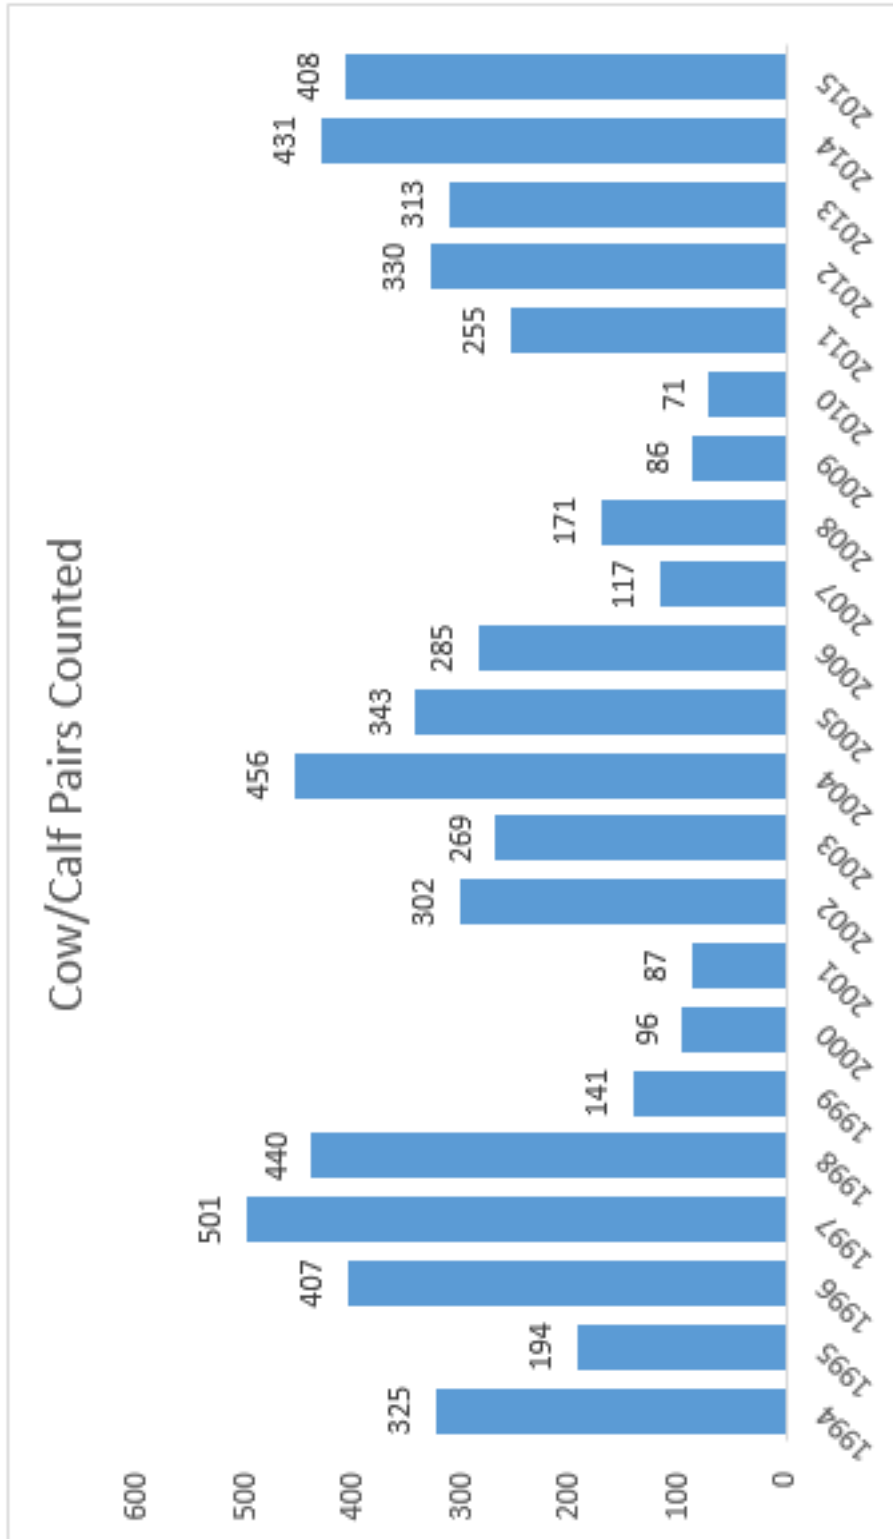

Gray Whale Cow/calf Pairs Counted 1994 to 2015

Celebration of Conservation: Gray Whales
WhaleTimes Virtual Team Member Activity

The above information is real data from the 2011 Field Season collected by the science team from the Southwest Fisheries Science Center, Protected Resources Division, NOAA
<http://swfsc.noaa.gov/textblock.aspx?Division=PRD&ParentMenuId=211&id=17174>