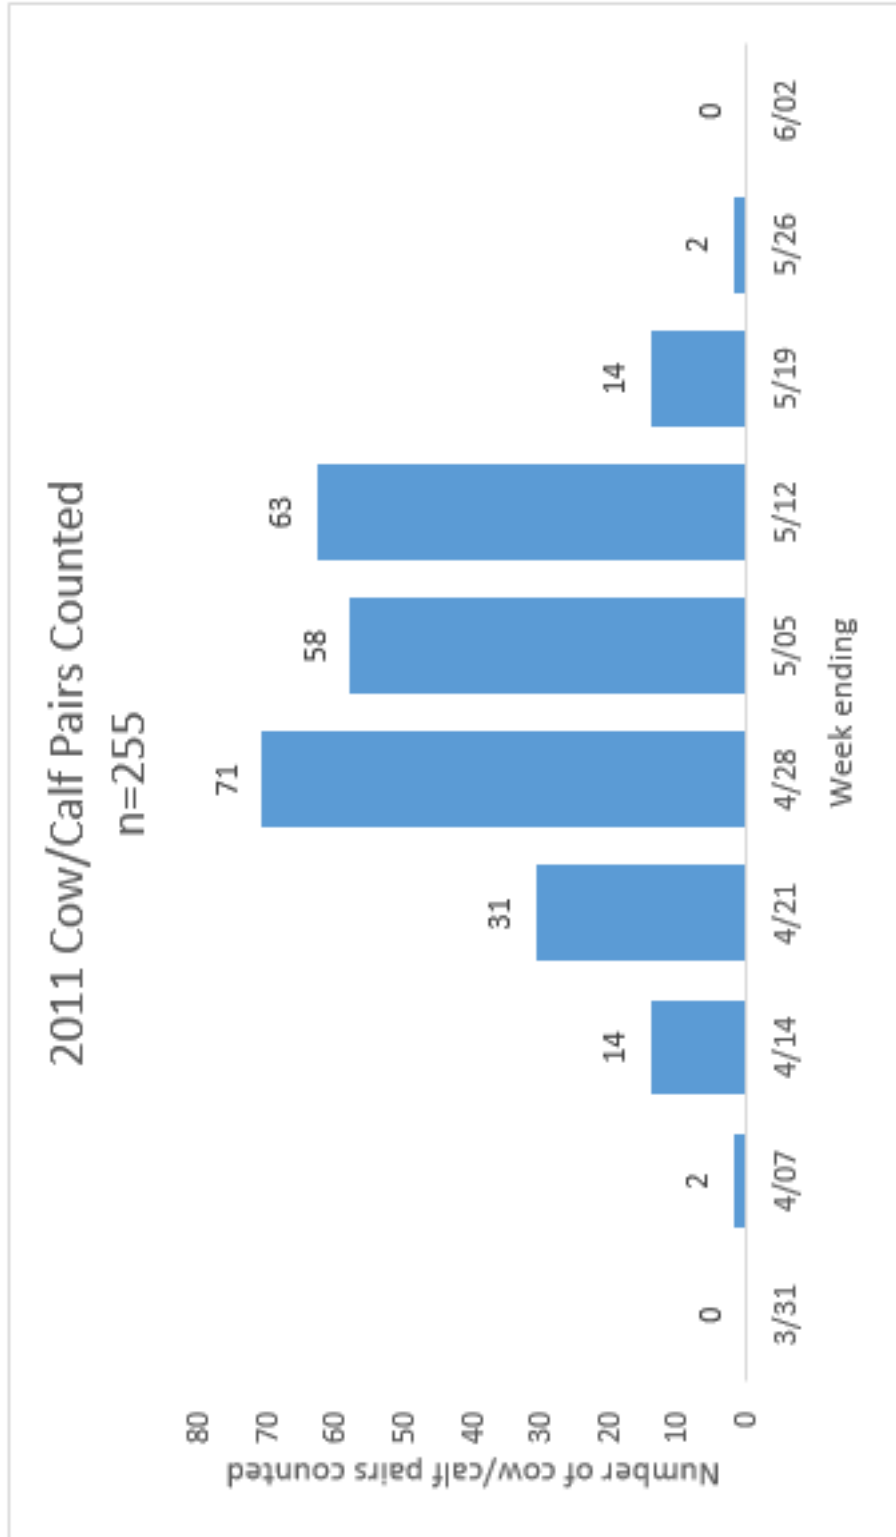

## Gray Whale Cow/calf Pairs Counted in 2011

Celebration of Conservation: Gray Whales  
WhaleTimes Virtual Team Member Activity

The above information is real data from the 2011 Field Season collected by the science team from the Southwest Fisheries Science Center, Protected Resources Division, NOAA  
<http://swfsc.noaa.gov/textblock.aspx?Division=PRD&ParentMenuId=211&id=17174>