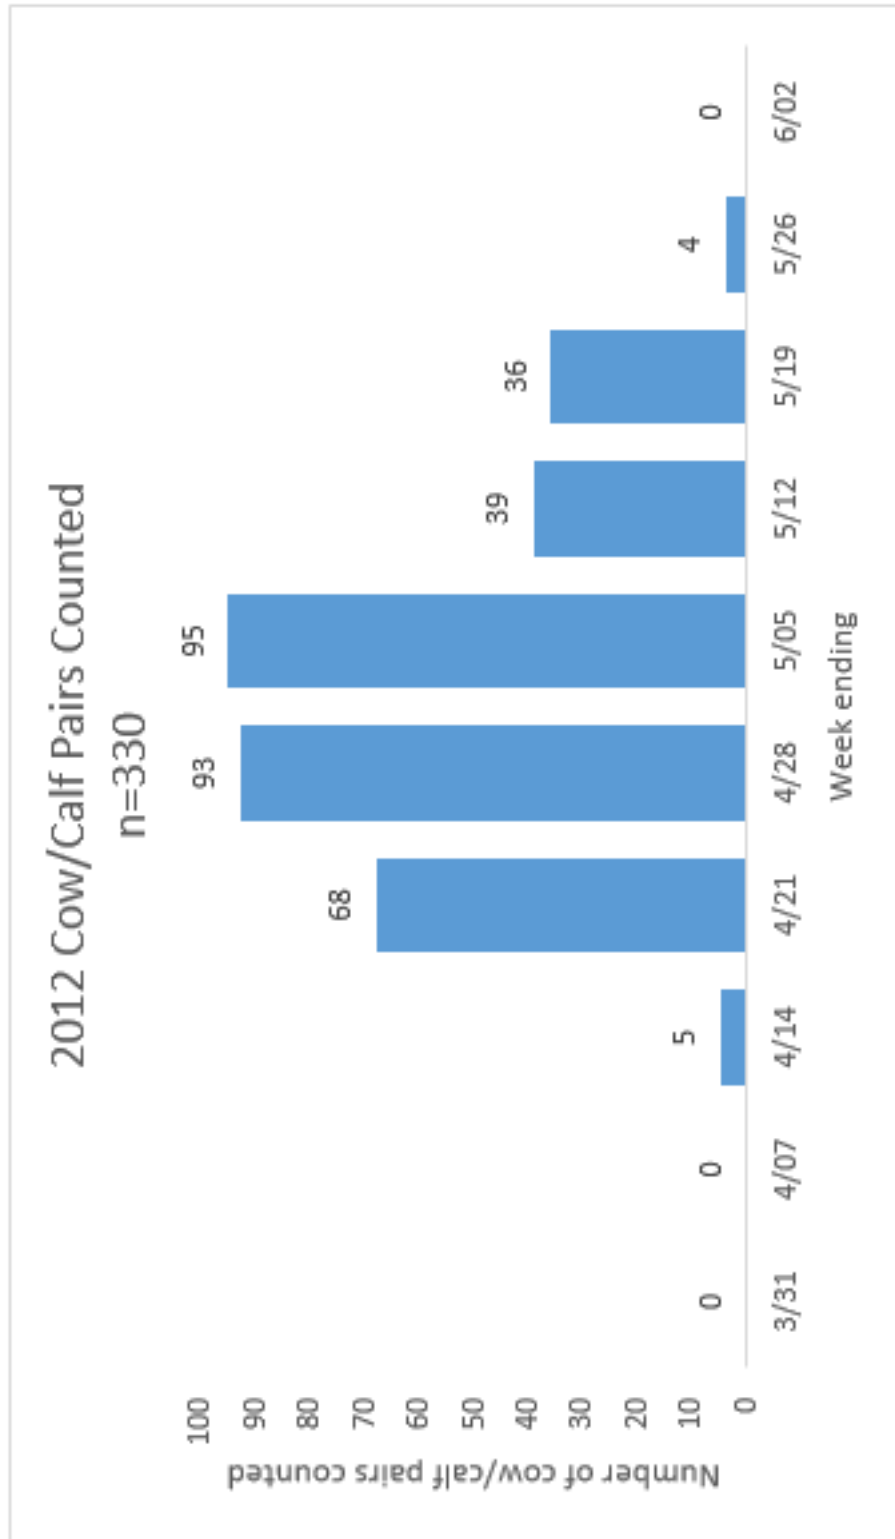

Gray Whale Cow/calf Pairs Counted in 2012

Celebration of Conservation: Gray Whales
WhaleTimes Virtual Team Member Activity

The above information is real data from the 2011 Field Season collected by the science team from the Southwest Fisheries Science Center, Protected Resources Division, NOAA
<http://swfsc.noaa.gov/textblock.aspx?Division=PRD&ParentMenuId=211&id=17174>