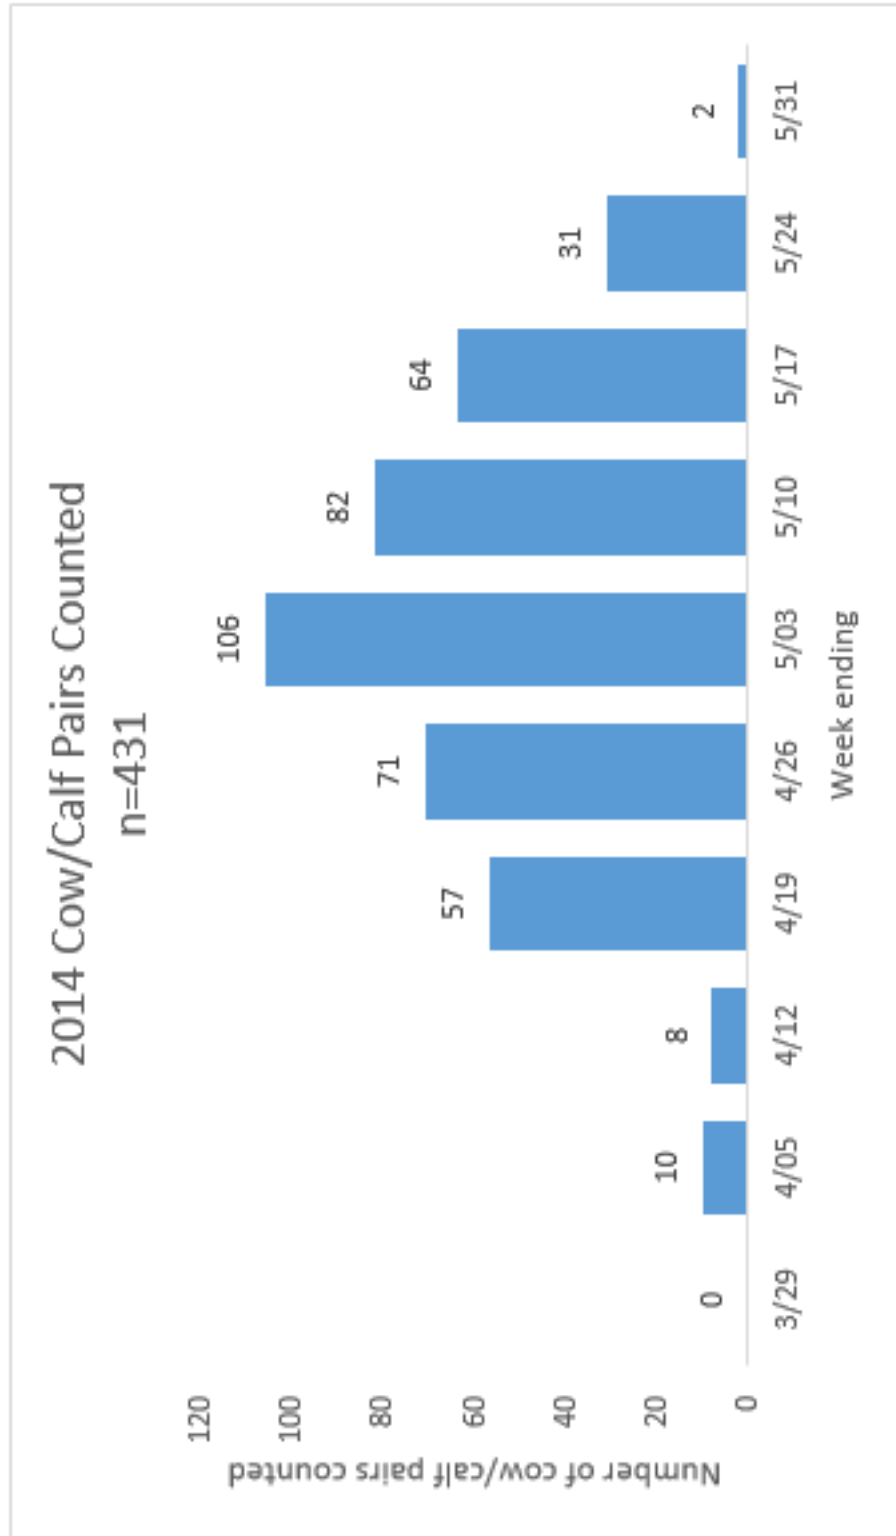

Gray Whale Cow/calf Pairs Counted in 2014

Celebration of Conservation: Gray Whales
WhaleTimes Virtual Team Member Activity

The above information is real data from the 2011 Field Season collected by the science team from the Southwest Fisheries Science Center, Protected Resources Division, NOAA
<http://swfsc.noaa.gov/textblock.aspx?Division=PRD&ParentMenuId=211&id=17174>