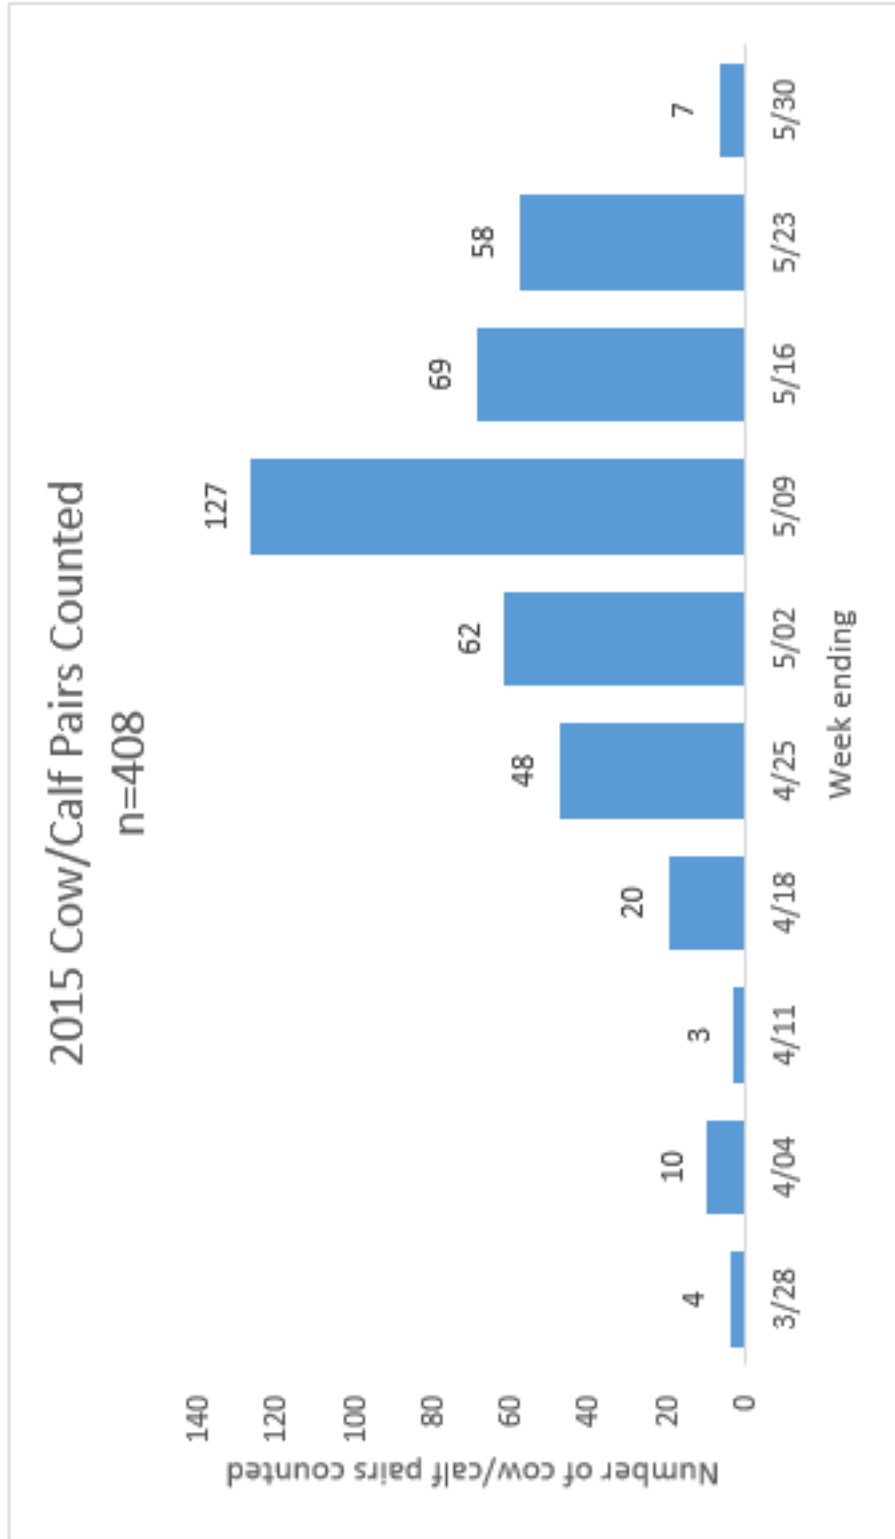

Gray Whale Cow/calf Pairs Counted in 2015

Celebration of Conservation: Gray Whales
WhaleTimes Virtual Team Member Activity

The above information is real data from the 2011 Field Season collected by the science team from the Southwest Fisheries Science Center, Protected Resources Division, NOAA
<http://swfsc.noaa.gov/textblock.aspx?Division=PRD&ParentMenuId=211&id=17174>