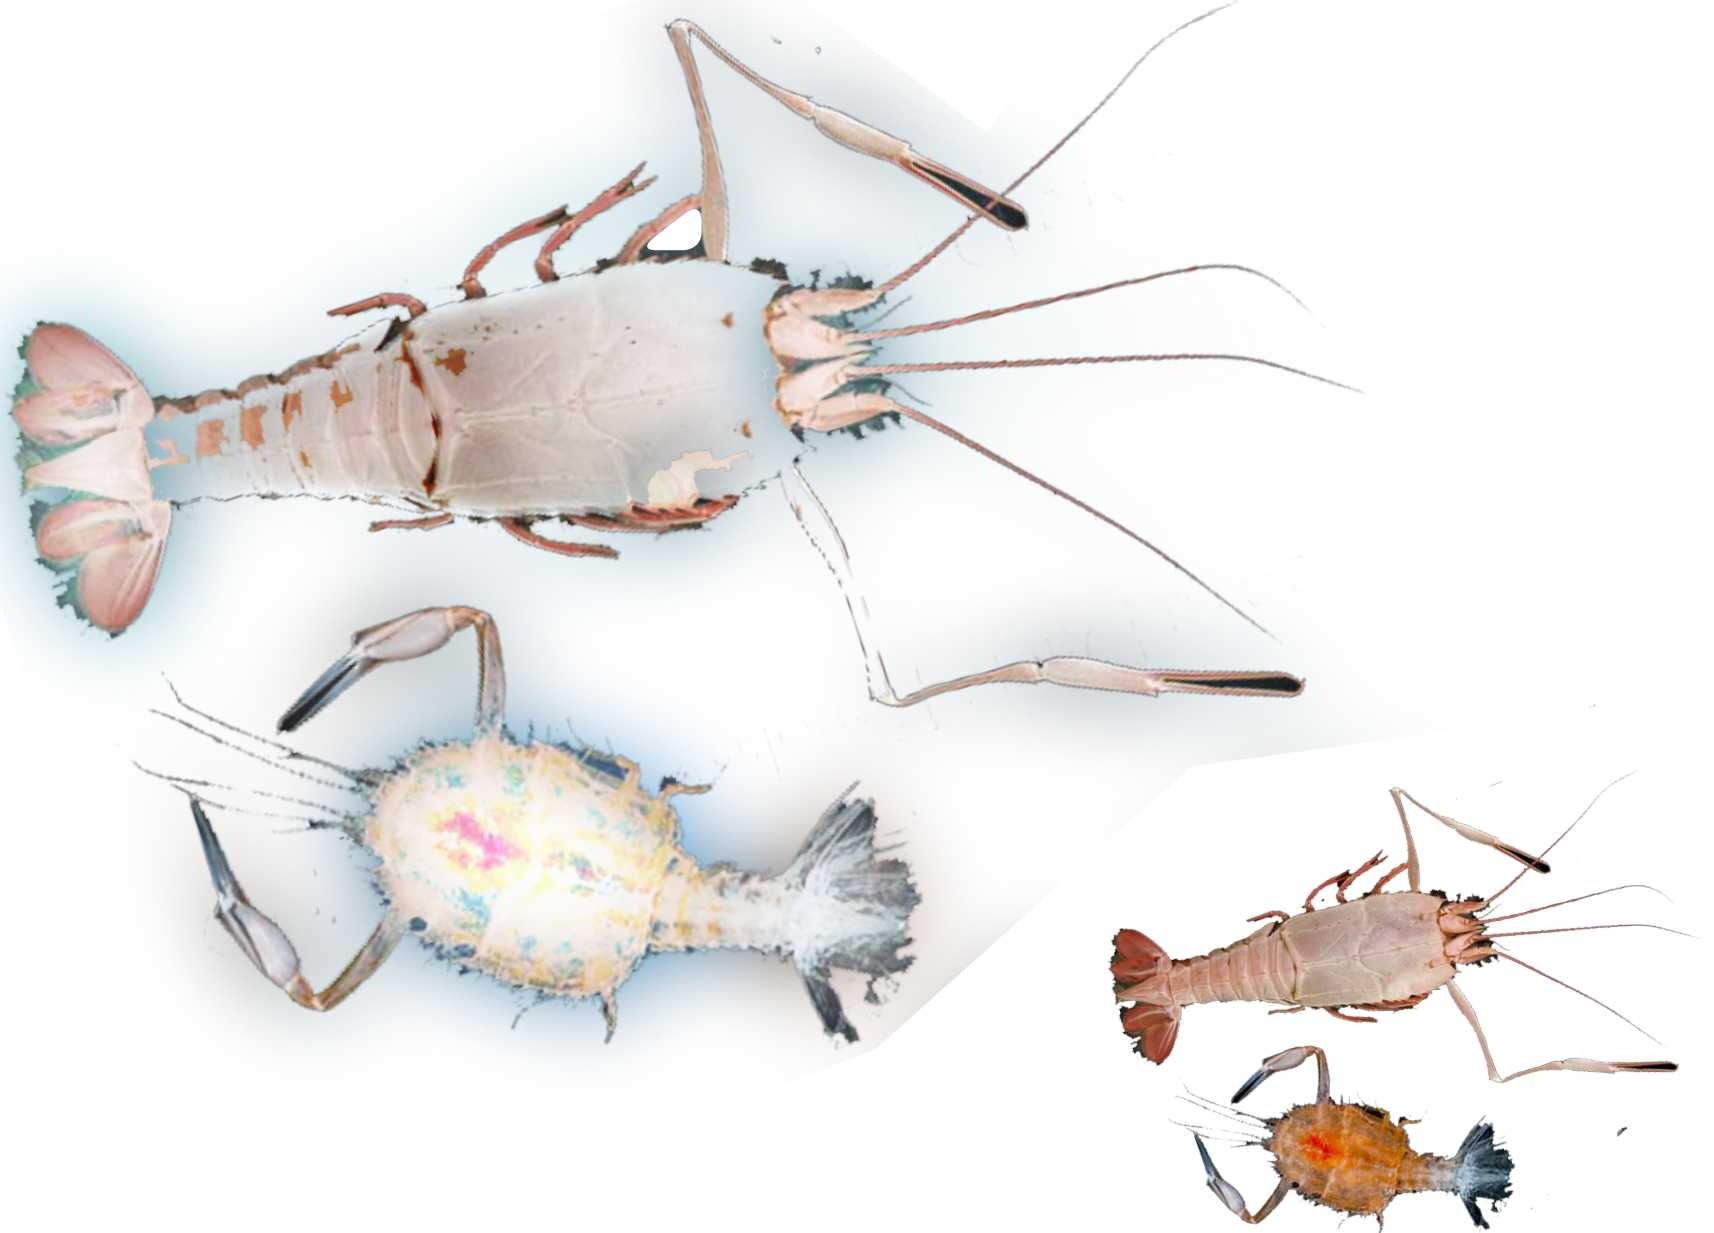

Journey into Midnight: Light and Life Below the Twilight Zone

Color us! We're crustaceans called **blind lobsters**. We live deep in the Gulf of Mexico.

Journey into Midnight: Light and Life Below the Twilight Zone
a NOAA-OER expedition