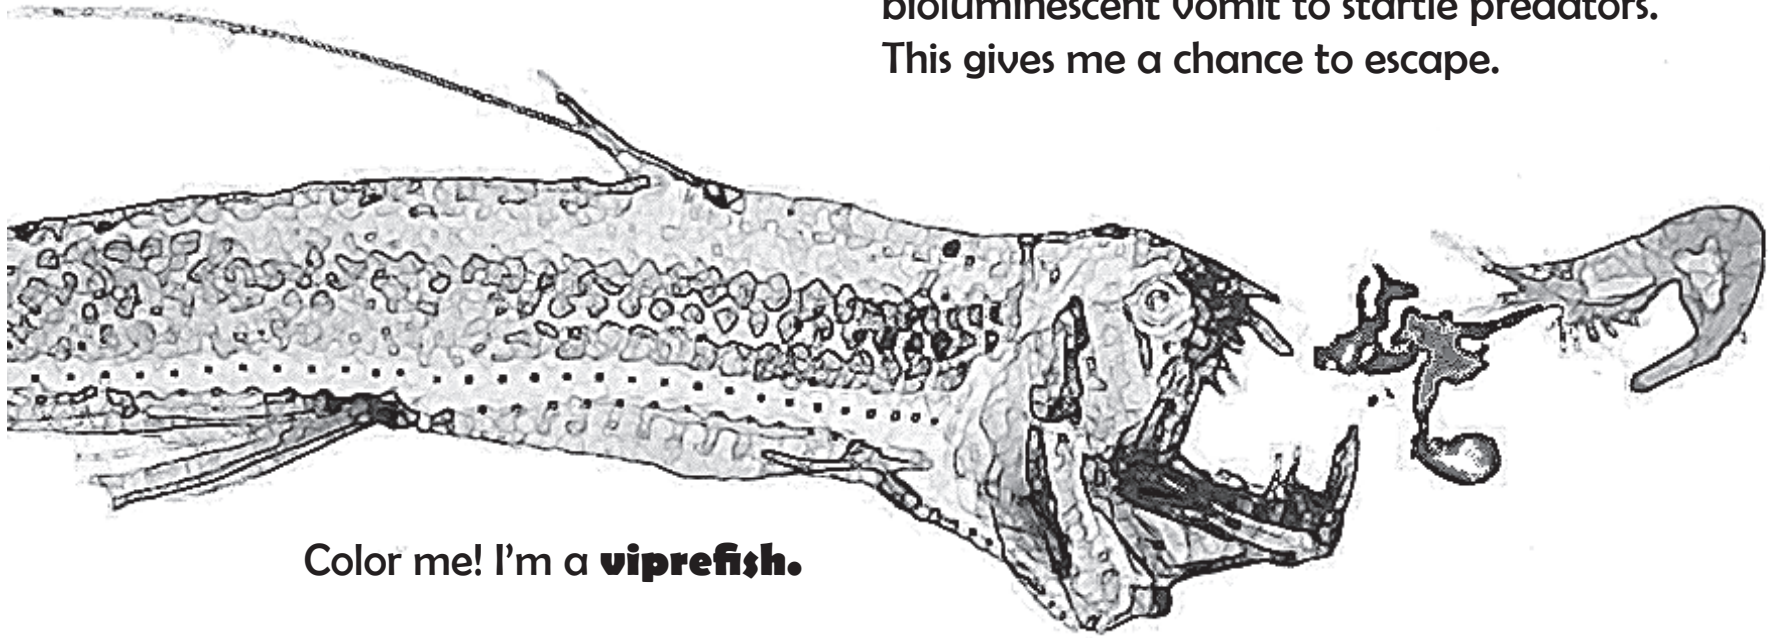

Journey into Midnight: Light and Life Below the Twilight Zone

Color me! I'm a **deep-sea shrimp**. I use bioluminescent vomit to startle predators. This gives me a chance to escape.

Color me! I'm a **viperfish**.

Photo of viperfish and shrimp